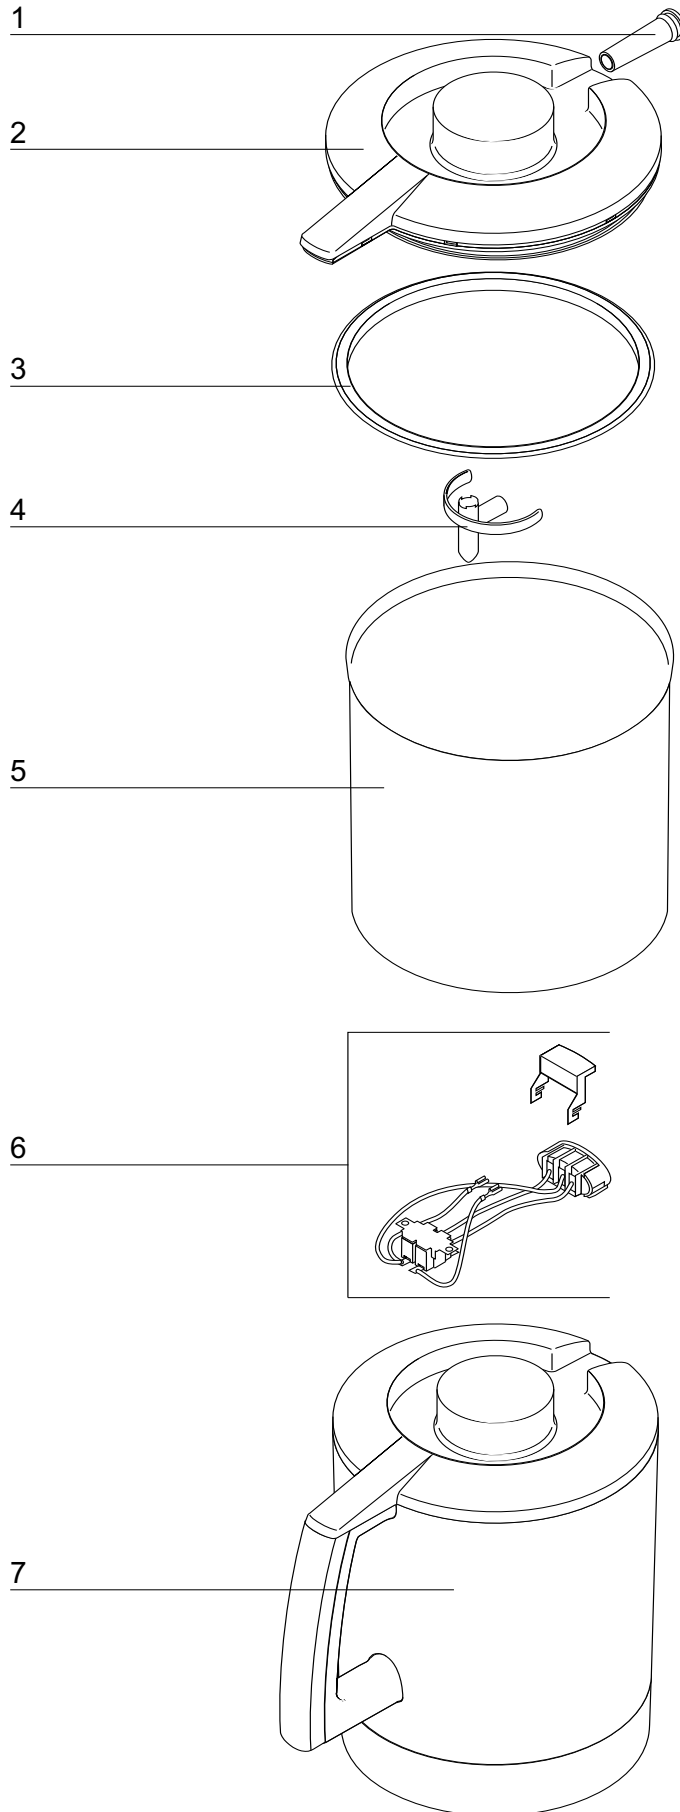

Parts Diagram & Retail Price List

WATERWISE®

Model 8500/8800

Waterwise Model 8500 & 8800

Kettle/Boiler

Chassis

8

9

17

Model 8500 & 8800 Retail Parts List

Effective July 15, 2004

| KEY | ITEM | DESCRIPTION | PRICE |
|-----|------|-------------------------------|--------|
| 1 | 8666 | Steam Connector | 3.70 |
| 2 | 8650 | Lid Assy (includes 1-4) | 34.85 |
| 3 | 8645 | Gasket | 11.75 |
| 4 | 8665 | Steam Pipe | 4.00 |
| 5 | 8280 | SS Tank w/ element 8500 | 76.00 |
| 5 | 8480 | SS Tank w/ element 8800 | 76.00 |
| 6 | 8255 | Thermostat Assy 8500 | 29.60 |
| 6 | 8455 | Thermostat Assy 8800 | 29.60 |
| 7 | 8205 | Kettle Assy 8500 | 149.00 |
| 7 | 8405 | Kettle Assy 8800 | 149.00 |
| 8 | 8220 | Fan Motor/Blade Assy 8500 | 32.45 |
| 8 | 8420 | Fan Motor/Blade Assy 8800 | 32.45 |
| 9 | 8656 | Elbow Tube | 4.00 |
| 10 | 8260 | Metal Tube 8500 | 5.40 |
| 10 | 8460 | Metal Tube 8800 | 5.40 |
| 11 | 8691 | Receptacle | 9.95 |
| 12 | 8450 | Carafe Switch | 8.15 |
| 13 | 8445 | Circuit Board Assy | 65.00 |
| 14 | 8680 | Power Cord | 6.00 |
| 15 | 8551 | Carafe Lid Assy (includes 16) | 9.50 |
| 16 | 8552 | Filter Compartment | 3.00 |
| 17 | 8550 | 3 Ltr Carafe Assy | 24.00 |
| 17 | 8850 | 1 Gal Carafe Assy | 29.00 |