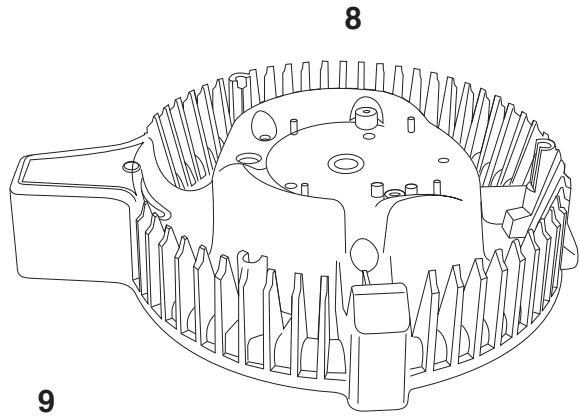

WATERWISE®

Model 4000™ Distiller

Parts Diagram & Retail Price List

21

23

24

25

26

27

28

29

30

Model 4000 Retail Parts List

Effective September 1, 2021

KEY	ITEM	DESCRIPTION	PRICE
1	4110	Hood Assembly	\$ 17.60
2	4112	Shroud	4.75
3	4115	Fan Blade	3.00
4	4120	Fan Motor Assembly 120V (Serial #412576+, includes 3,5 & 6)	39.95
4	4125	Fan Motor Assembly 230V (Serial #203622+, includes 3,5 & 6)	39.95
5	4122	Fan Motor Bracket	3.00
6	4118	Insulation Barrier	.50
7	4130	Condenser Coil	69.20
8	4140	Top Base	18.45
9	4506	Carbon Post Filter Cups (6-pack)	39.00
10	4135	Condenser Coil Washer	.75
11	4151	Hood Base (Stainless Steel)	38.95
12	4145	Cover Gasket	12.50
13	4160	Down Cord Assembly	8.25
14	4080	1-Gallon Glass Bottle Assembly	69.00
14a	4071	Rubber Mat for Glass Bottle	7.95
15	4209	Down Cord Receptacle w/Light Assembly	17.65
16	4265	Power Cord Receptacle (for Detachable Style/230V)	11.75
17	4225	Light Assembly 120V/230V	7.40
NS	4232	Light Cover Lens	.75
18	4214	Strain Relief Assembly	2.95
19	4216	Power Cord 120V (Hardwired)	11.00
20a	4256	Fuse Holder w/Fuse (for Hardwired Style) 120V	6.95
20b	4255	Fuse Holder w/Fuse (for Detachable Style) 230V	6.95
21	4257	Power Cord Upgrade Kit 120V (includes 18, 19 & 20a)	15.00
22	4250	Thermostat 120V/230V	10.60
23	4234	Reset Button—1 Piece (for Plastic Skirt)	6.75
24	4280	Stainless Steel Boiling Tank	98.00
25	4281	Heating Element 800W 120V	32.50
25	4285	Heating Element 800W 230V	32.50
26	4242	Skirt (Plastic)	34.00
27	4219	Heat Shield Plate	9.60
28	4283	Red Washers for Heat Shield (set of two)	1.00
29	4217	Bottom Plate Assembly w/Feet (Plastic)	14.75
30	4213	Hub for Bottom Plate	1.95
1-13	4100	Complete Condenser Assembly 120V	185.00
15-30	4200	Complete Tank Assembly 120V	220.00