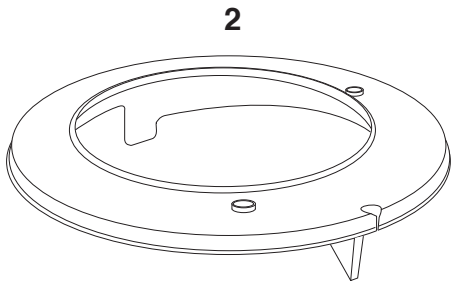

WATERWISE®

Model 4000™ Distiller

Parts Diagram & Retail Price List

21

23

24

25

26

27

28

29

30

Model 4000 Retail Parts List

Effective September 1, 2021

KEY	ITEM	DESCRIPTION	PRICE
1	4110	Hood Assembly	\$ 17.60
2	4112	Shroud	4.75
3	4115	Fan Blade	3.00
4	4120	Fan Motor Assembly 120V (Serial #412576+, includes 3,5 & 6)	39.95
4	4125	Fan Motor Assembly 230V (Serial #203622+, includes 3,5 & 6)	39.95
5	4122	Fan Motor Bracket	3.00
6	4118	Insulation Barrier	.50
7	4130	Condenser Coil	69.20
8	4140	Top Base	18.45
9	4506	Carbon Post Filter Cups (6-pack)	39.00
10	4135	Condenser Coil Washer	.75
11	4151	Hood Base (Stainless Steel)	38.95
12	4145	Cover Gasket	12.50
13	4160	Down Cord Assembly	8.25
14	4080	1-Gallon Glass Bottle Assembly	69.00
14a	4071	Rubber Mat for Glass Bottle	7.95
15	4209	Down Cord Receptacle w/Light Assembly	17.65
16	4265	Power Cord Receptacle (for Detachable Style/230V)	11.75
17	4225	Light Assembly 120V/230V	7.40
NS	4232	Light Cover Lens	.75
18	4214	Strain Relief Assembly	2.95
19	4216	Power Cord 120V (Hardwired)	11.00
20a	4256	Fuse Holder w/Fuse (for Hardwired Style) 120V	6.95
20b	4255	Fuse Holder w/Fuse (for Detachable Style) 230V	6.95
21	4257	Power Cord Upgrade Kit 120V (includes 18, 19 & 20a)	15.00
22	4250	Thermostat 120V/230V	10.60
23	4234	Reset Button—1 Piece (for Plastic Skirt)	6.75
24	4280	Stainless Steel Boiling Tank	98.00
25	4281	Heating Element 800W 120V	32.50
25	4285	Heating Element 800W 230V	32.50
26	4242	Skirt (Plastic)	34.00
27	4219	Heat Shield Plate	9.60
28	4283	Red Washers for Heat Shield (set of two)	1.00
29	4217	Bottom Plate Assembly w/Feet (Plastic)	14.75
30	4213	Hub for Bottom Plate	1.95
1-13	4100	Complete Condenser Assembly 120V	185.00
15-30	4200	Complete Tank Assembly 120V	220.00