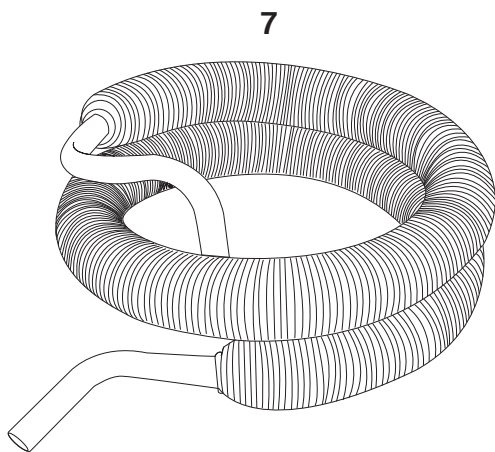

WATERWISE®

Model 4000™ Distiller

Parts Diagram & Retail Price List

21

23

24

25

26

27

28

29

30

Model 4000 Retail Parts List

Effective September 1, 2021

KEY	ITEM	DESCRIPTION	PRICE
1	4110	Hood Assembly	\$ 17.60
2	4112	Shroud	4.75
3	4115	Fan Blade	3.00
4	4120	Fan Motor Assembly 120V (Serial #412576+, includes 3,5 & 6)	39.95
4	4125	Fan Motor Assembly 230V (Serial #203622+, includes 3,5 & 6)	39.95
5	4122	Fan Motor Bracket	3.00
6	4118	Insulation Barrier	.50
7	4130	Condenser Coil	69.20
8	4140	Top Base	18.45
9	4506	Carbon Post Filter Cups (6-pack)	39.00
10	4135	Condenser Coil Washer	.75
11	4151	Hood Base (Stainless Steel)	38.95
12	4145	Cover Gasket	12.50
13	4160	Down Cord Assembly	8.25
14	4080	1-Gallon Glass Bottle Assembly	69.00
14a	4071	Rubber Mat for Glass Bottle	7.95
15	4209	Down Cord Receptacle w/Light Assembly	17.65
16	4265	Power Cord Receptacle (for Detachable Style/230V)	11.75
17	4225	Light Assembly 120V/230V	7.40
NS	4232	Light Cover Lens	.75
18	4214	Strain Relief Assembly	2.95
19	4216	Power Cord 120V (Hardwired)	11.00
20a	4256	Fuse Holder w/Fuse (for Hardwired Style) 120V	6.95
20b	4255	Fuse Holder w/Fuse (for Detachable Style) 230V	6.95
21	4257	Power Cord Upgrade Kit 120V (includes 18, 19 & 20a)	15.00
22	4250	Thermostat 120V/230V	10.60
23	4234	Reset Button—1 Piece (for Plastic Skirt)	6.75
24	4280	Stainless Steel Boiling Tank	98.00
25	4281	Heating Element 800W 120V	32.50
25	4285	Heating Element 800W 230V	32.50
26	4242	Skirt (Plastic)	34.00
27	4219	Heat Shield Plate	9.60
28	4283	Red Washers for Heat Shield (set of two)	1.00
29	4217	Bottom Plate Assembly w/Feet (Plastic)	14.75
30	4213	Hub for Bottom Plate	1.95
1-13	4100	Complete Condenser Assembly 120V	185.00
15-30	4200	Complete Tank Assembly 120V	220.00