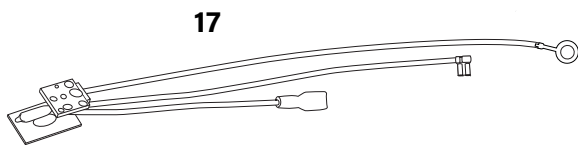

WATERWISE®

Model 4000™ Distiller

Parts Diagram & Retail Price List

21

23

24

25

26

27

28

29

30

Model 4000 Retail Parts List

Effective September 1, 2021

KEY	ITEM	DESCRIPTION	PRICE
1	4110	Hood Assembly	\$ 17.60
2	4112	Shroud	4.75
3	4115	Fan Blade	3.00
4	4120	Fan Motor Assembly 120V (Serial #412576+, includes 3,5 & 6)	39.95
4	4125	Fan Motor Assembly 230V (Serial #203622+, includes 3,5 & 6)	39.95
5	4122	Fan Motor Bracket	3.00
6	4118	Insulation Barrier	.50
7	4130	Condenser Coil	69.20
8	4140	Top Base	18.45
9	4506	Carbon Post Filter Cups (6-pack)	39.00
10	4135	Condenser Coil Washer	.75
11	4151	Hood Base (Stainless Steel)	38.95
12	4145	Cover Gasket	12.50
13	4160	Down Cord Assembly	8.25
14	4080	1-Gallon Glass Bottle Assembly	69.00
14a	4071	Rubber Mat for Glass Bottle	7.95
15	4209	Down Cord Receptacle w/Light Assembly	17.65
16	4265	Power Cord Receptacle (for Detachable Style/230V)	11.75
17	4225	Light Assembly 120V/230V	7.40
NS	4232	Light Cover Lens	.75
18	4214	Strain Relief Assembly	2.95
19	4216	Power Cord 120V (Hardwired)	11.00
20a	4256	Fuse Holder w/Fuse (for Hardwired Style) 120V	6.95
20b	4255	Fuse Holder w/Fuse (for Detachable Style) 230V	6.95
21	4257	Power Cord Upgrade Kit 120V (includes 18, 19 & 20a)	15.00
22	4250	Thermostat 120V/230V	10.60
23	4234	Reset Button—1 Piece (for Plastic Skirt)	6.75
24	4280	Stainless Steel Boiling Tank	98.00
25	4281	Heating Element 800W 120V	32.50
25	4285	Heating Element 800W 230V	32.50
26	4242	Skirt (Plastic)	34.00
27	4219	Heat Shield Plate	9.60
28	4283	Red Washers for Heat Shield (set of two)	1.00
29	4217	Bottom Plate Assembly w/Feet (Plastic)	14.75
30	4213	Hub for Bottom Plate	1.95
1-13	4100	Complete Condenser Assembly 120V	185.00
15-30	4200	Complete Tank Assembly 120V	220.00