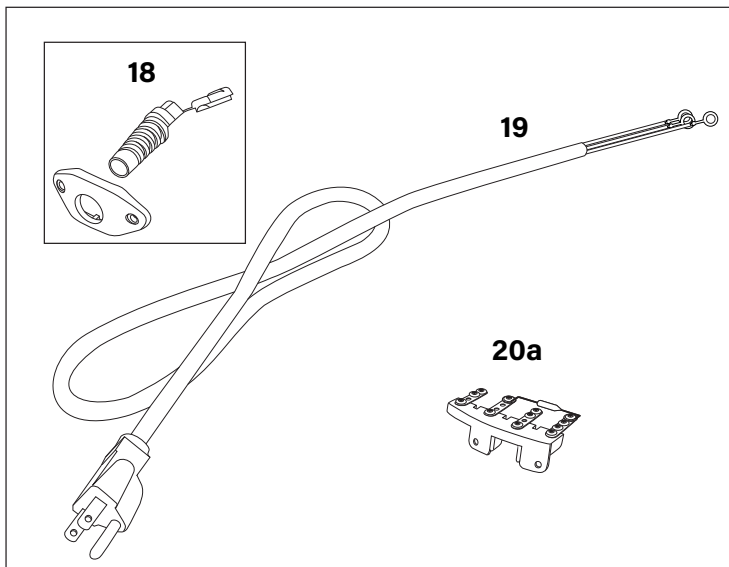

WATERWISE®

Model 4000™ Distiller

Parts Diagram & Retail Price List

21

23

24

25

26

27

28

29

30

Model 4000 Retail Parts List

Effective September 1, 2021

KEY	ITEM	DESCRIPTION	PRICE
1	4110	Hood Assembly	\$ 17.60
2	4112	Shroud	4.75
3	4115	Fan Blade	3.00
4	4120	Fan Motor Assembly 120V (Serial #412576+, includes 3,5 & 6)	39.95
4	4125	Fan Motor Assembly 230V (Serial #203622+, includes 3,5 & 6)	39.95
5	4122	Fan Motor Bracket	3.00
6	4118	Insulation Barrier	.50
7	4130	Condenser Coil	69.20
8	4140	Top Base	18.45
9	4506	Carbon Post Filter Cups (6-pack)	39.00
10	4135	Condenser Coil Washer	.75
11	4151	Hood Base (Stainless Steel)	38.95
12	4145	Cover Gasket	12.50
13	4160	Down Cord Assembly	8.25
14	4080	1-Gallon Glass Bottle Assembly	69.00
14a	4071	Rubber Mat for Glass Bottle	7.95
15	4209	Down Cord Receptacle w/Light Assembly	17.65
16	4265	Power Cord Receptacle (for Detachable Style/230V)	11.75
17	4225	Light Assembly 120V/230V	7.40
NS	4232	Light Cover Lens	.75
18	4214	Strain Relief Assembly	2.95
19	4216	Power Cord 120V (Hardwired)	11.00
20a	4256	Fuse Holder w/Fuse (for Hardwired Style) 120V	6.95
20b	4255	Fuse Holder w/Fuse (for Detachable Style) 230V	6.95
21	4257	Power Cord Upgrade Kit 120V (includes 18, 19 & 20a)	15.00
22	4250	Thermostat 120V/230V	10.60
23	4234	Reset Button—1 Piece (for Plastic Skirt)	6.75
24	4280	Stainless Steel Boiling Tank	98.00
25	4281	Heating Element 800W 120V	32.50
25	4285	Heating Element 800W 230V	32.50
26	4242	Skirt (Plastic)	34.00
27	4219	Heat Shield Plate	9.60
28	4283	Red Washers for Heat Shield (set of two)	1.00
29	4217	Bottom Plate Assembly w/Feet (Plastic)	14.75
30	4213	Hub for Bottom Plate	1.95
1-13	4100	Complete Condenser Assembly 120V	185.00
15-30	4200	Complete Tank Assembly 120V	220.00