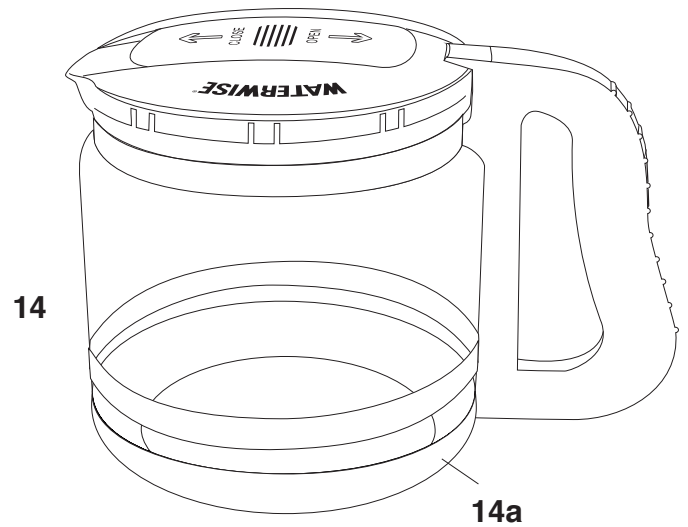

WATERWISE®

Model 4000™ Distiller

Parts Diagram & Retail Price List

21

23

24

25

26

27

28

29

30

Model 4000 Retail Parts List

Effective September 1, 2021

KEY	ITEM	DESCRIPTION	PRICE
1	4110	Hood Assembly	\$ 17.60
2	4112	Shroud	4.75
3	4115	Fan Blade	3.00
4	4120	Fan Motor Assembly 120V (Serial #412576+, includes 3,5 & 6)	39.95
4	4125	Fan Motor Assembly 230V (Serial #203622+, includes 3,5 & 6)	39.95
5	4122	Fan Motor Bracket	3.00
6	4118	Insulation Barrier	.50
7	4130	Condenser Coil	69.20
8	4140	Top Base	18.45
9	4506	Carbon Post Filter Cups (6-pack)	39.00
10	4135	Condenser Coil Washer	.75
11	4151	Hood Base (Stainless Steel)	38.95
12	4145	Cover Gasket	12.50
13	4160	Down Cord Assembly	8.25
14	4080	1-Gallon Glass Bottle Assembly	69.00
14a	4071	Rubber Mat for Glass Bottle	7.95
15	4209	Down Cord Receptacle w/Light Assembly	17.65
16	4265	Power Cord Receptacle (for Detachable Style/230V)	11.75
17	4225	Light Assembly 120V/230V	7.40
NS	4232	Light Cover Lens	.75
18	4214	Strain Relief Assembly	2.95
19	4216	Power Cord 120V (Hardwired)	11.00
20a	4256	Fuse Holder w/Fuse (for Hardwired Style) 120V	6.95
20b	4255	Fuse Holder w/Fuse (for Detachable Style) 230V	6.95
21	4257	Power Cord Upgrade Kit 120V (includes 18, 19 & 20a)	15.00
22	4250	Thermostat 120V/230V	10.60
23	4234	Reset Button—1 Piece (for Plastic Skirt)	6.75
24	4280	Stainless Steel Boiling Tank	98.00
25	4281	Heating Element 800W 120V	32.50
25	4285	Heating Element 800W 230V	32.50
26	4242	Skirt (Plastic)	34.00
27	4219	Heat Shield Plate	9.60
28	4283	Red Washers for Heat Shield (set of two)	1.00
29	4217	Bottom Plate Assembly w/Feet (Plastic)	14.75
30	4213	Hub for Bottom Plate	1.95
1-13	4100	Complete Condenser Assembly 120V	185.00
15-30	4200	Complete Tank Assembly 120V	220.00