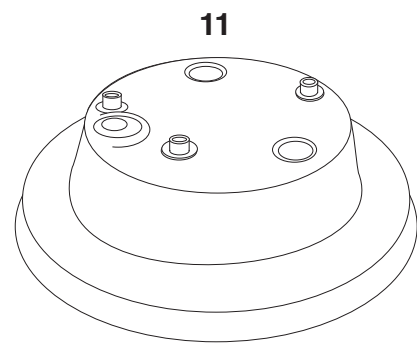

WATERWISE®

Model 4000™ Distiller

Parts Diagram & Retail Price List

21

23

24

25

26

27

28

29

30

Model 4000 Retail Parts List

Effective September 1, 2021

KEY	ITEM	DESCRIPTION	PRICE
1	4110	Hood Assembly	\$ 17.60
2	4112	Shroud	4.75
3	4115	Fan Blade	3.00
4	4120	Fan Motor Assembly 120V (Serial #412576+, includes 3,5 & 6)	39.95
4	4125	Fan Motor Assembly 230V (Serial #203622+, includes 3,5 & 6)	39.95
5	4122	Fan Motor Bracket	3.00
6	4118	Insulation Barrier	.50
7	4130	Condenser Coil	69.20
8	4140	Top Base	18.45
9	4506	Carbon Post Filter Cups (6-pack)	39.00
10	4135	Condenser Coil Washer	.75
11	4151	Hood Base (Stainless Steel)	38.95
12	4145	Cover Gasket	12.50
13	4160	Down Cord Assembly	8.25
14	4080	1-Gallon Glass Bottle Assembly	69.00
14a	4071	Rubber Mat for Glass Bottle	7.95
15	4209	Down Cord Receptacle w/Light Assembly	17.65
16	4265	Power Cord Receptacle (for Detachable Style/230V)	11.75
17	4225	Light Assembly 120V/230V	7.40
NS	4232	Light Cover Lens	.75
18	4214	Strain Relief Assembly	2.95
19	4216	Power Cord 120V (Hardwired)	11.00
20a	4256	Fuse Holder w/Fuse (for Hardwired Style) 120V	6.95
20b	4255	Fuse Holder w/Fuse (for Detachable Style) 230V	6.95
21	4257	Power Cord Upgrade Kit 120V (includes 18, 19 & 20a)	15.00
22	4250	Thermostat 120V/230V	10.60
23	4234	Reset Button—1 Piece (for Plastic Skirt)	6.75
24	4280	Stainless Steel Boiling Tank	98.00
25	4281	Heating Element 800W 120V	32.50
25	4285	Heating Element 800W 230V	32.50
26	4242	Skirt (Plastic)	34.00
27	4219	Heat Shield Plate	9.60
28	4283	Red Washers for Heat Shield (set of two)	1.00
29	4217	Bottom Plate Assembly w/Feet (Plastic)	14.75
30	4213	Hub for Bottom Plate	1.95
1-13	4100	Complete Condenser Assembly 120V	185.00
15-30	4200	Complete Tank Assembly 120V	220.00