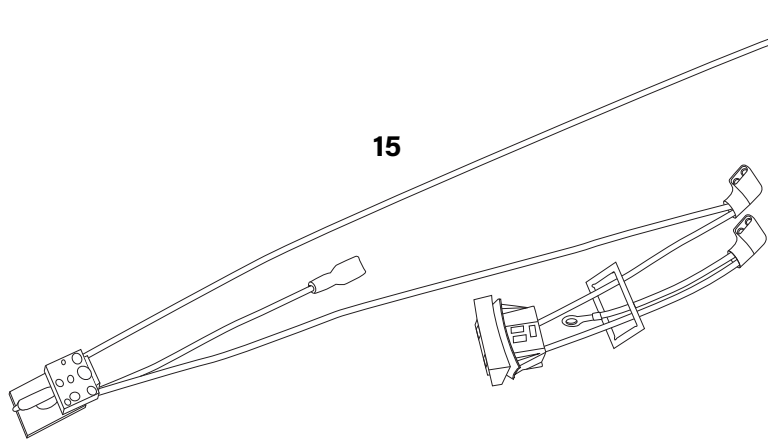

WATERWISE®

Model 4000™ Distiller

Parts Diagram & Retail Price List

21

23

24

25

26

27

28

29

30

Model 4000 Retail Parts List

Effective September 1, 2021

KEY	ITEM	DESCRIPTION	PRICE
1	4110	Hood Assembly	\$ 17.60
2	4112	Shroud	4.75
3	4115	Fan Blade	3.00
4	4120	Fan Motor Assembly 120V (Serial #412576+, includes 3,5 & 6)	39.95
4	4125	Fan Motor Assembly 230V (Serial #203622+, includes 3,5 & 6)	39.95
5	4122	Fan Motor Bracket	3.00
6	4118	Insulation Barrier	.50
7	4130	Condenser Coil	69.20
8	4140	Top Base	18.45
9	4506	Carbon Post Filter Cups (6-pack)	39.00
10	4135	Condenser Coil Washer	.75
11	4151	Hood Base (Stainless Steel)	38.95
12	4145	Cover Gasket	12.50
13	4160	Down Cord Assembly	8.25
14	4080	1-Gallon Glass Bottle Assembly	69.00
14a	4071	Rubber Mat for Glass Bottle	7.95
15	4209	Down Cord Receptacle w/Light Assembly	17.65
16	4265	Power Cord Receptacle (for Detachable Style/230V)	11.75
17	4225	Light Assembly 120V/230V	7.40
NS	4232	Light Cover Lens	.75
18	4214	Strain Relief Assembly	2.95
19	4216	Power Cord 120V (Hardwired)	11.00
20a	4256	Fuse Holder w/Fuse (for Hardwired Style) 120V	6.95
20b	4255	Fuse Holder w/Fuse (for Detachable Style) 230V	6.95
21	4257	Power Cord Upgrade Kit 120V (includes 18, 19 & 20a)	15.00
22	4250	Thermostat 120V/230V	10.60
23	4234	Reset Button—1 Piece (for Plastic Skirt)	6.75
24	4280	Stainless Steel Boiling Tank	98.00
25	4281	Heating Element 800W 120V	32.50
25	4285	Heating Element 800W 230V	32.50
26	4242	Skirt (Plastic)	34.00
27	4219	Heat Shield Plate	9.60
28	4283	Red Washers for Heat Shield (set of two)	1.00
29	4217	Bottom Plate Assembly w/Feet (Plastic)	14.75
30	4213	Hub for Bottom Plate	1.95
1-13	4100	Complete Condenser Assembly 120V	185.00
15-30	4200	Complete Tank Assembly 120V	220.00