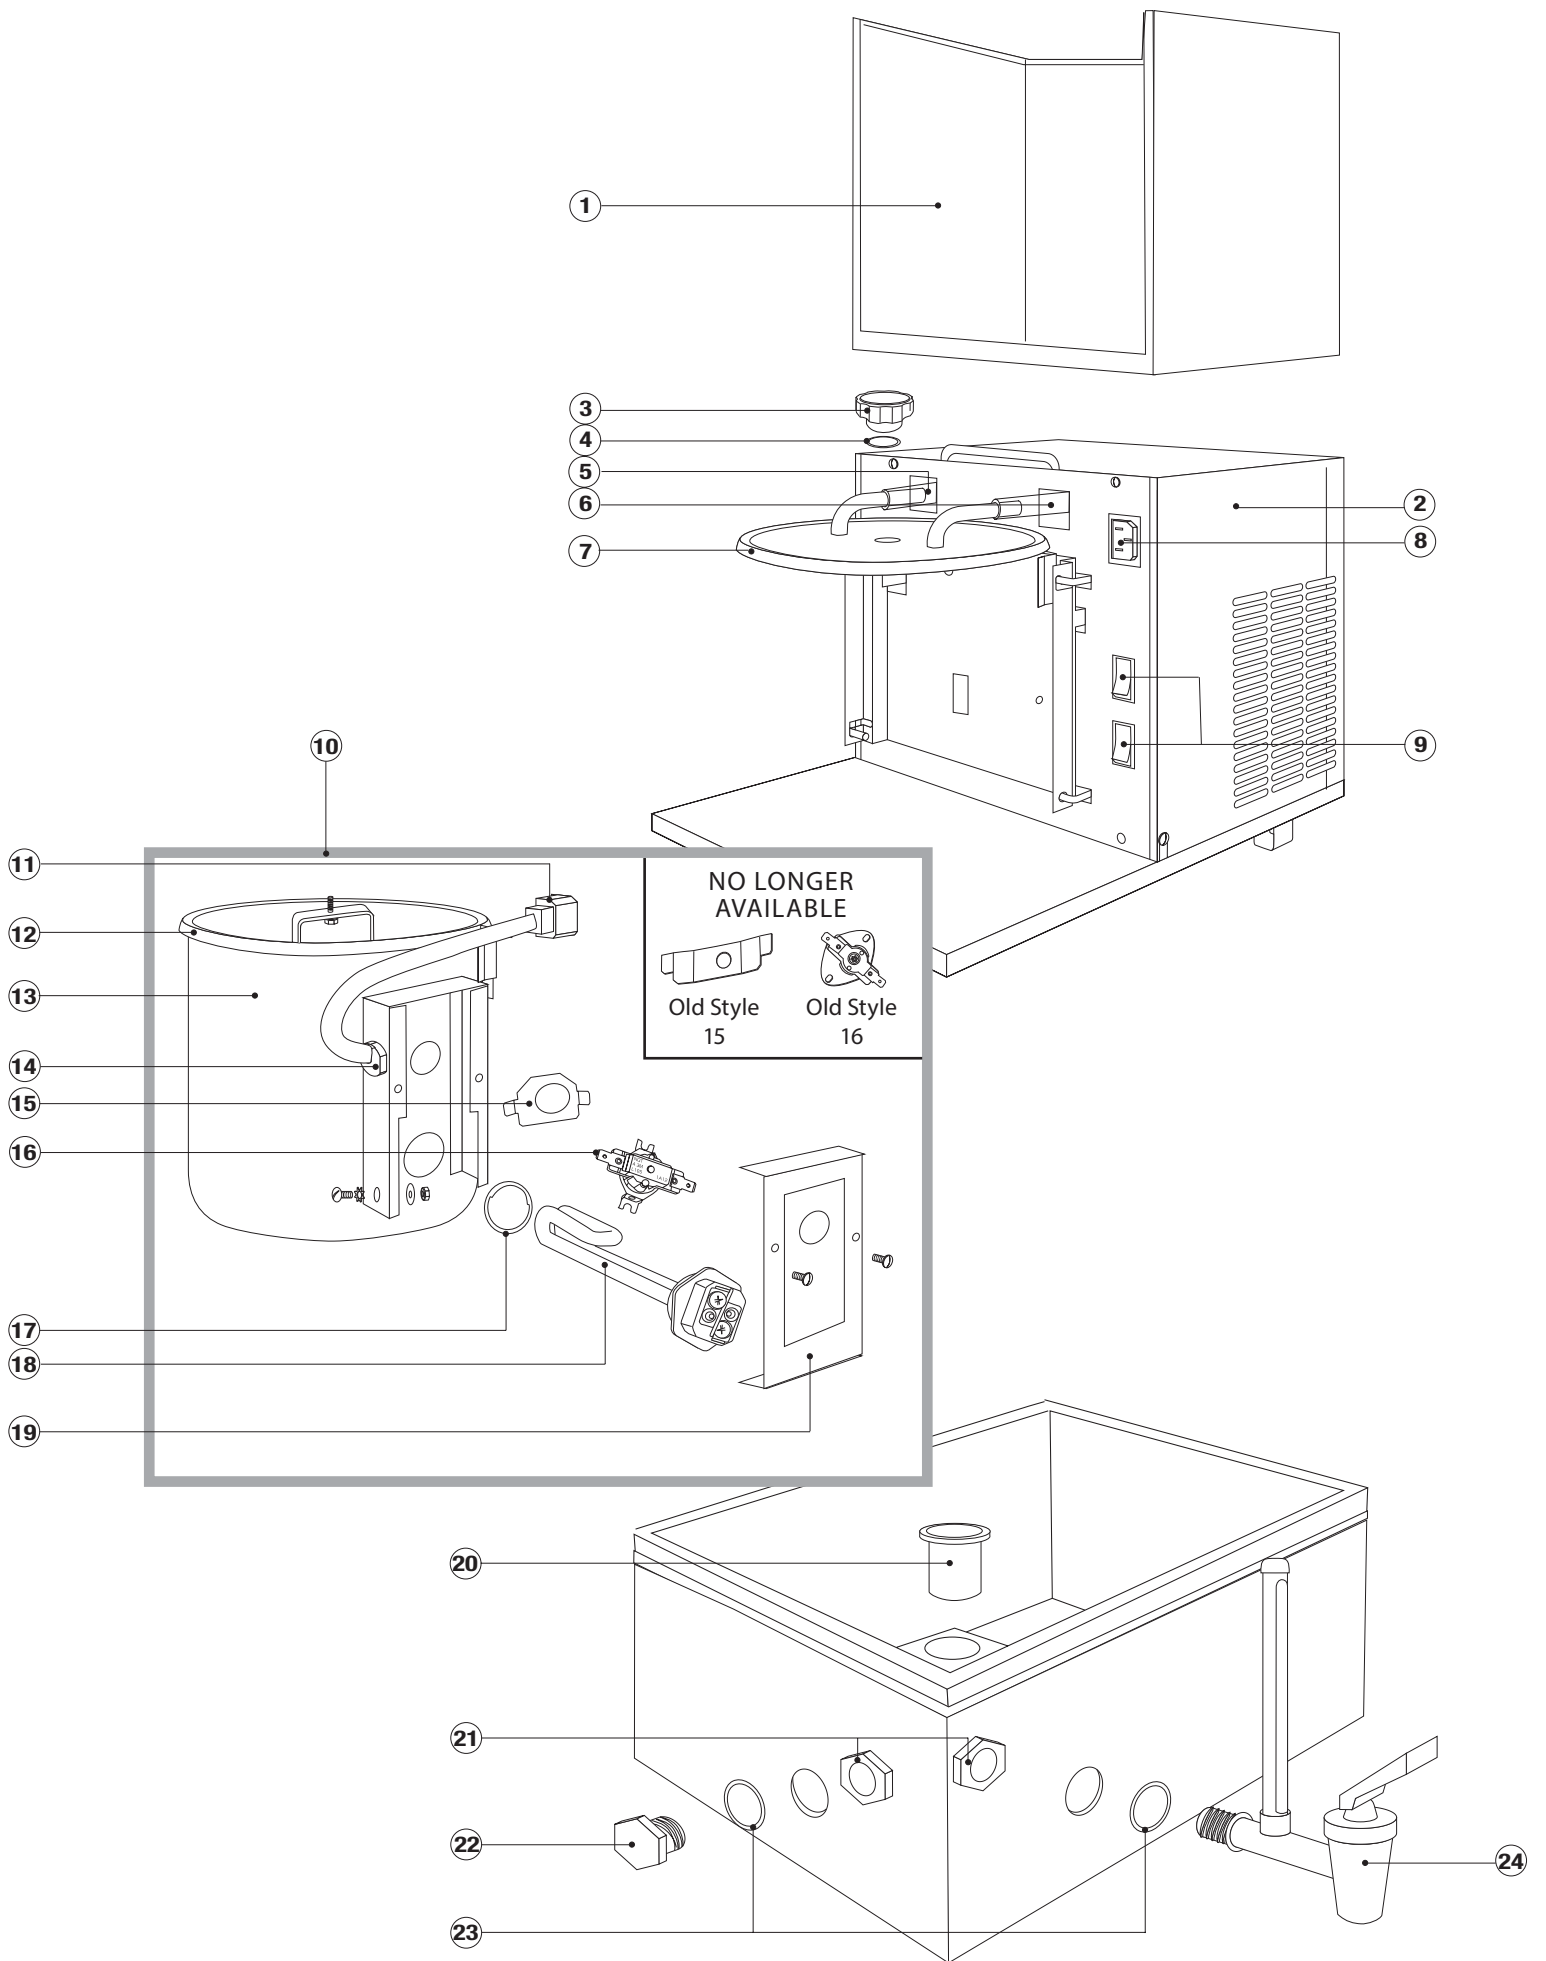

Distiller 7000™

Parts Diagram ❖ Retail Price List

Model 7000 Retail Parts List

Effective August 15, 2021

KEY	ITEM	DESCRIPTION	PRICE	
	1	7102	Hood Assembly	\$229.00
	2	7107	Rear Cover Assembly	197.00
NS		7108	Handle	7.95
	3	7205	Tank Knob Assembly with O-ring (#4)	13.60
	4	7208	O-ring (Tank Knob)	.65
	5	7211	Outlet Tubing Silicone 6"	3.00
	6	7210	Inlet Tubing Silicone 24"	12.00
	7	7212	Boiling Tank Lid Assembly	124.50
	8	7241	Receptacle	18.65
	9	7146	Rocker Switch	6.90
NS		7145	Toggle Switch (Old Style)	12.00
	10	7261	Boiling Tank Assembly 1200W 120V	419.00
	10	7262	Boiling Tank Assembly 1100W 230V	419.00
	11	7226	Tank Power Cord	17.15
	12	7215	Boiling Tank Gasket	17.50
	13	7220	Boiling Tank (Only)	289.00
	14	7140	Strain Relief	.95
	15	7249	Thermostat Clip	6.00
	16	7248	Thermal Overload (requires 7249)	27.80
	17	7238	O-ring (Element)	1.15
	18	7230	Heating Element 1200W 120V with O-ring (#17)	48.95
	18	7234	Heating Element 1100W 230V with O-ring (#17)	48.95
	19	7250	Thermal Overload Cover	21.20
	20	6506	Carbon Post Filters (6 qty)	47.00
	21	7365	Jam Nut	2.75
	22	7320	Reservoir Plug	8.40
	23	7322	Rubber Washer (Plug & Faucet)	1.10
	24	7361	Faucet w/5" Sight Gauge (3 gallon reservoir)	55.00
	24	7362	Faucet w/10" Sight Gauge (8 gallon reservoir)	63.00
	24	7363	Faucet w/16" Sight Gauge (12 gallon reservoir)	72.00
	25	7155	Micro Switch	12.55
	26	7120	Spring	7.65
	27	7182	Coil Clamp	3.20
	28	7180	Condenser Coil	199.00
	29	7131	Fan Blade (RHT)	8.80
	30	7134	Fan Motor 120V (RHT)	84.95
	30	7137	Fan Motor 230V (RHT)	94.50
NS		7136	Fan Motor Bracket	14.25
	31	7185	Main Power Cord	18.00
	32	7190	Inlet Water Solenoid Valve 120V	73.00
	32	7192	Inlet Water Solenoid Valve 230V	77.00
NS		7191	Screen for Water Solenoid	3.50
	33	7175	Float Switch	12.55
	34	7165	Float Rod SS	11.75
	35	7170	Float Ball	23.25
	36	7168	Retaining Ring	.95
	37	7167	Float Rod Guide	9.70
	38	7166	Cap Nut	1.95