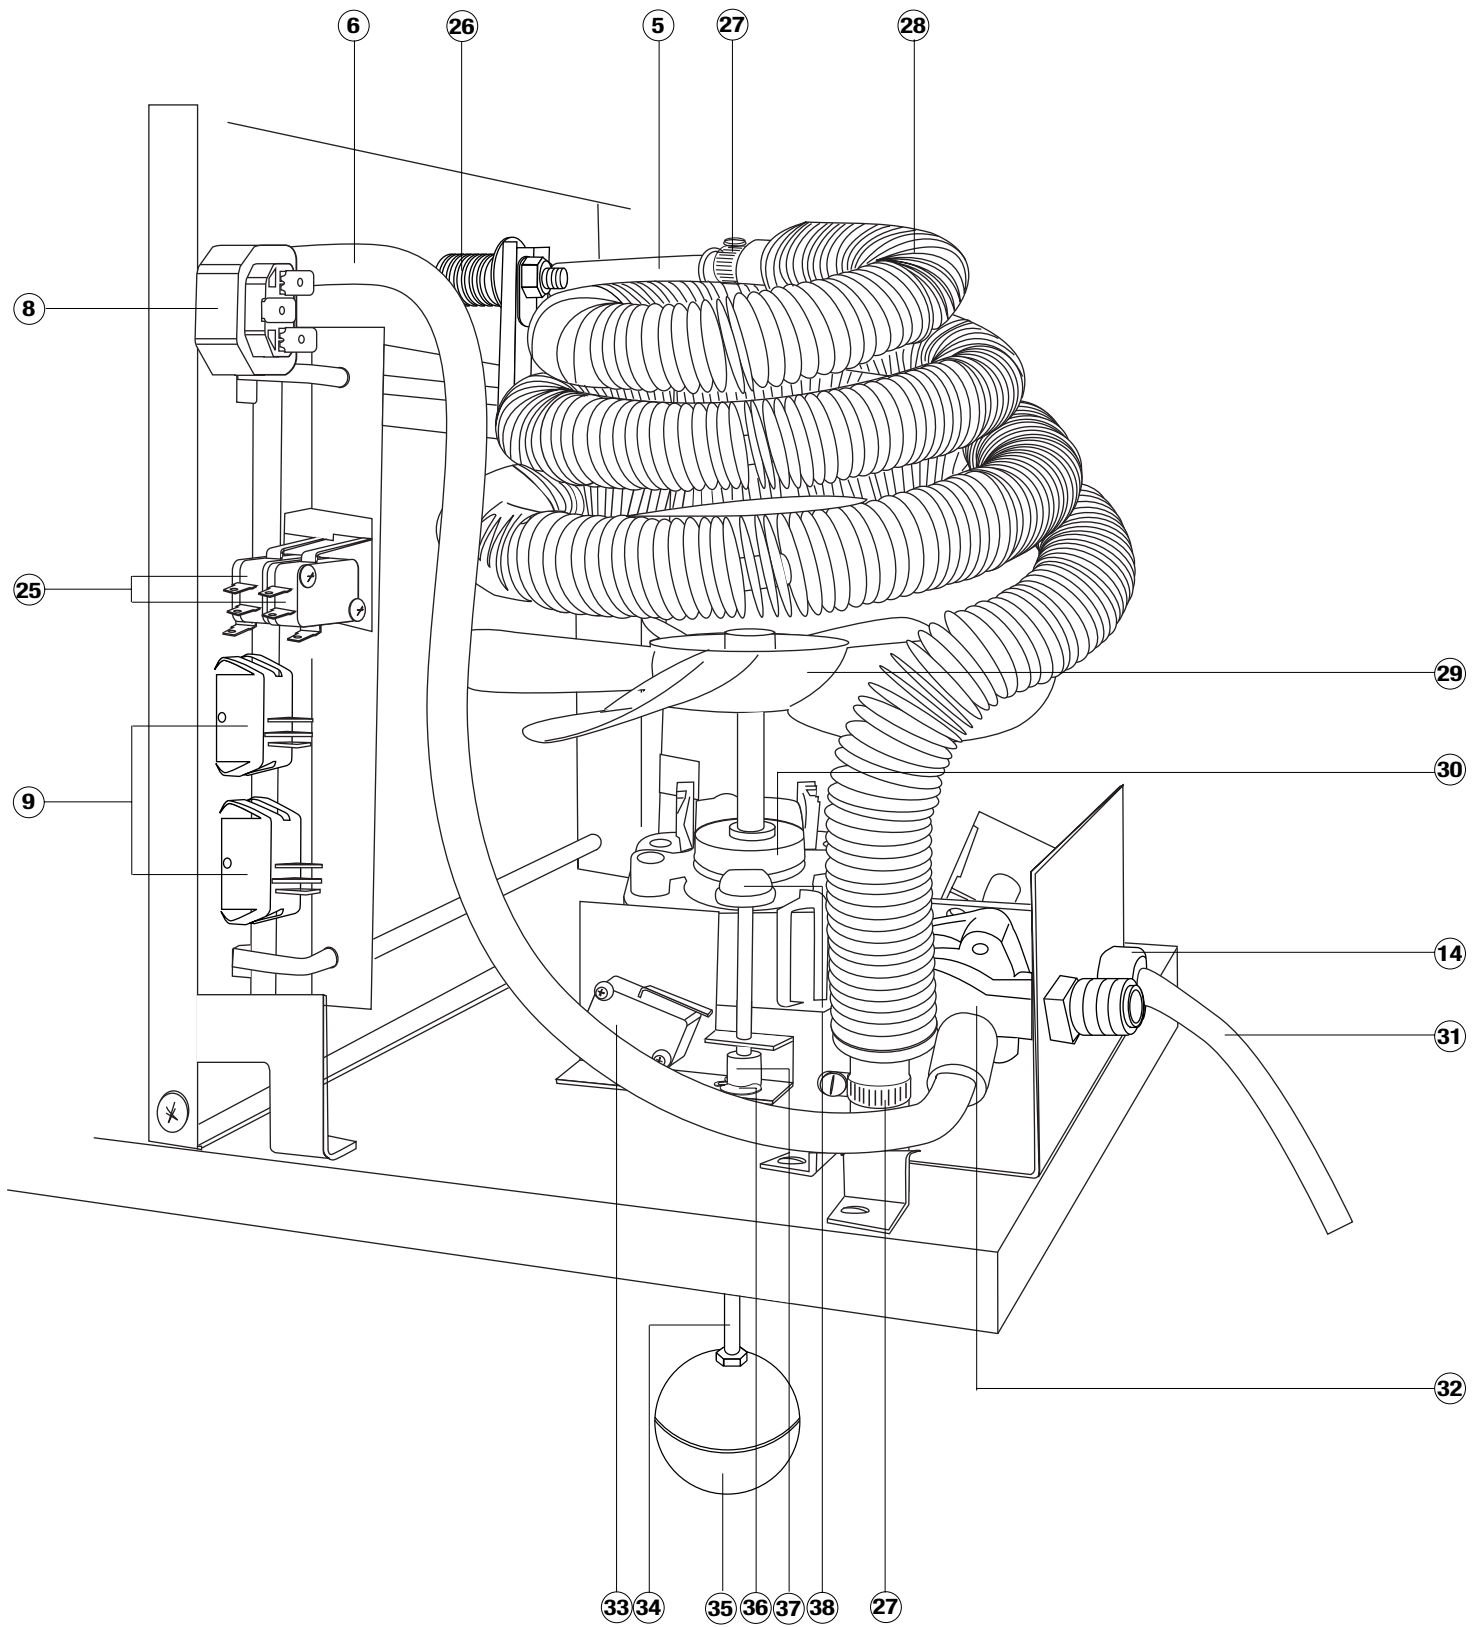

Distiller 7000™

Parts Diagram ❖ Retail Price List

Model 7000 Retail Parts List

Effective August 15, 2021

KEY	ITEM	DESCRIPTION	PRICE	
	1	7102	Hood Assembly	\$229.00
	2	7107	Rear Cover Assembly	197.00
NS		7108	Handle	7.95
	3	7205	Tank Knob Assembly with O-ring (#4)	13.60
	4	7208	O-ring (Tank Knob)	.65
	5	7211	Outlet Tubing Silicone 6"	3.00
	6	7210	Inlet Tubing Silicone 24"	12.00
	7	7212	Boiling Tank Lid Assembly	124.50
	8	7241	Receptacle	18.65
	9	7146	Rocker Switch	6.90
NS		7145	Toggle Switch (Old Style)	12.00
	10	7261	Boiling Tank Assembly 1200W 120V	419.00
	10	7262	Boiling Tank Assembly 1100W 230V	419.00
	11	7226	Tank Power Cord	17.15
	12	7215	Boiling Tank Gasket	17.50
	13	7220	Boiling Tank (Only)	289.00
	14	7140	Strain Relief	.95
	15	7249	Thermostat Clip	6.00
	16	7248	Thermal Overload (requires 7249)	27.80
	17	7238	O-ring (Element)	1.15
	18	7230	Heating Element 1200W 120V with O-ring (#17)	48.95
	18	7234	Heating Element 1100W 230V with O-ring (#17)	48.95
	19	7250	Thermal Overload Cover	21.20
	20	6506	Carbon Post Filters (6 qty)	47.00
	21	7365	Jam Nut	2.75
	22	7320	Reservoir Plug	8.40
	23	7322	Rubber Washer (Plug & Faucet)	1.10
	24	7361	Faucet w/5" Sight Gauge (3 gallon reservoir)	55.00
	24	7362	Faucet w/10" Sight Gauge (8 gallon reservoir)	63.00
	24	7363	Faucet w/16" Sight Gauge (12 gallon reservoir)	72.00
	25	7155	Micro Switch	12.55
	26	7120	Spring	7.65
	27	7182	Coil Clamp	3.20
	28	7180	Condenser Coil	199.00
	29	7131	Fan Blade (RHT)	8.80
	30	7134	Fan Motor 120V (RHT)	84.95
	30	7137	Fan Motor 230V (RHT)	94.50
NS		7136	Fan Motor Bracket	14.25
	31	7185	Main Power Cord	18.00
	32	7190	Inlet Water Solenoid Valve 120V	73.00
	32	7192	Inlet Water Solenoid Valve 230V	77.00
NS		7191	Screen for Water Solenoid	3.50
	33	7175	Float Switch	12.55
	34	7165	Float Rod SS	11.75
	35	7170	Float Ball	23.25
	36	7168	Retaining Ring	.95
	37	7167	Float Rod Guide	9.70
	38	7166	Cap Nut	1.95