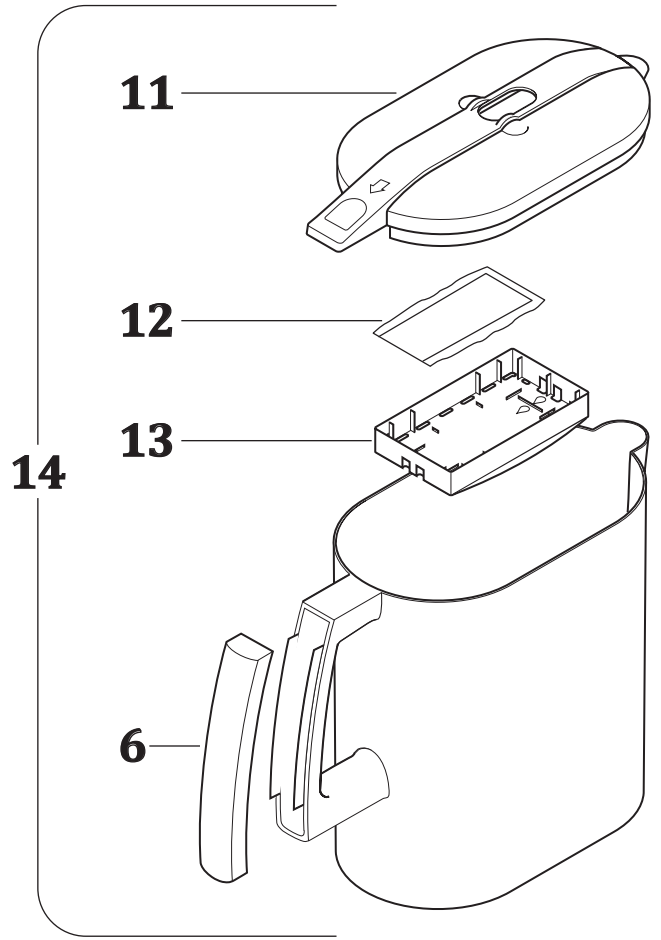

Parts Diagram & Retail Price List

WATERWISE®
3200

Model 3200™

Kettle/Boiler

Carafe

Chassis

Model 3200 Retail Parts List

Effective September 15, 2021

KEY	ITEM	DESCRIPTION	PRICE
1	8666	Steam Connector	5.95
2	8646	Kettle Gasket	12.25
3	8665	Steam Pipe	6.75
4	3410	Kettle Lid Assembly	49.00
5	3480	Stainless Steel Tank w/Element 120V	88.00
6	8648	Handle Cover	3.80
7	3455	Thermostat Assembly w/Connector, Light 120V & Cover	34.60
8	3485	Kettle Base	17.65
9a	3486	Reset Button Assembly w/Spring	2.80
9b	3443	Lock Button Assembly w/Spring	.90
10	3407	Kettle Assembly 120V	149.00
11	3251	Carafe Lid Assembly <i>(includes Key 13)</i>	14.50
12	8606	Carbon Post Filter Bag <i>(6-Pack)</i>	38.00
13	8552	Filter Compartment	4.25
14	3250	1-Gallon Carafe Assembly <i>(BPA-Free Tritan)</i>	44.00
15	3420	Fan Motor/Blade Assembly 120V	39.95
16	3471	Condenser Thermostat	9.95
17	3472	Thermostat Clip	.95
18	8656	Elbow <i>(Tube to Coil)</i>	4.25
19	8632	Elbow <i>(Coil to Reservoir)</i>	4.25
20	3460	Metal Tube <i>(Kettle to Coil)</i>	6.60
21	3470	Condenser Coil	95.00
22	3440	Housing - Top Cover	28.00
23	3451	Microswitch Assembly w/Holder & Spring	11.75
24	3431	Cover for Water Reservoir	4.75
25	3452	Drop Valve Shaft	5.85
26	8458	Gasket for Drop Valve Shaft	.75
27	3430	Water Reservoir	8.20
28	3441	Housing - Upper Chassis	32.65
29	8691	Strix Connector	9.95
30	8690	Support for Strix Connector	2.80
31	8443	Housing - Spacer	9.90
32	3442	Housing - Middle Chassis	46.70
33	8635	Rubber Foot	.75
34	3680	Grounded Power Cord 120V	9.00
35	3400	Chassis Assembly 120V	299.00