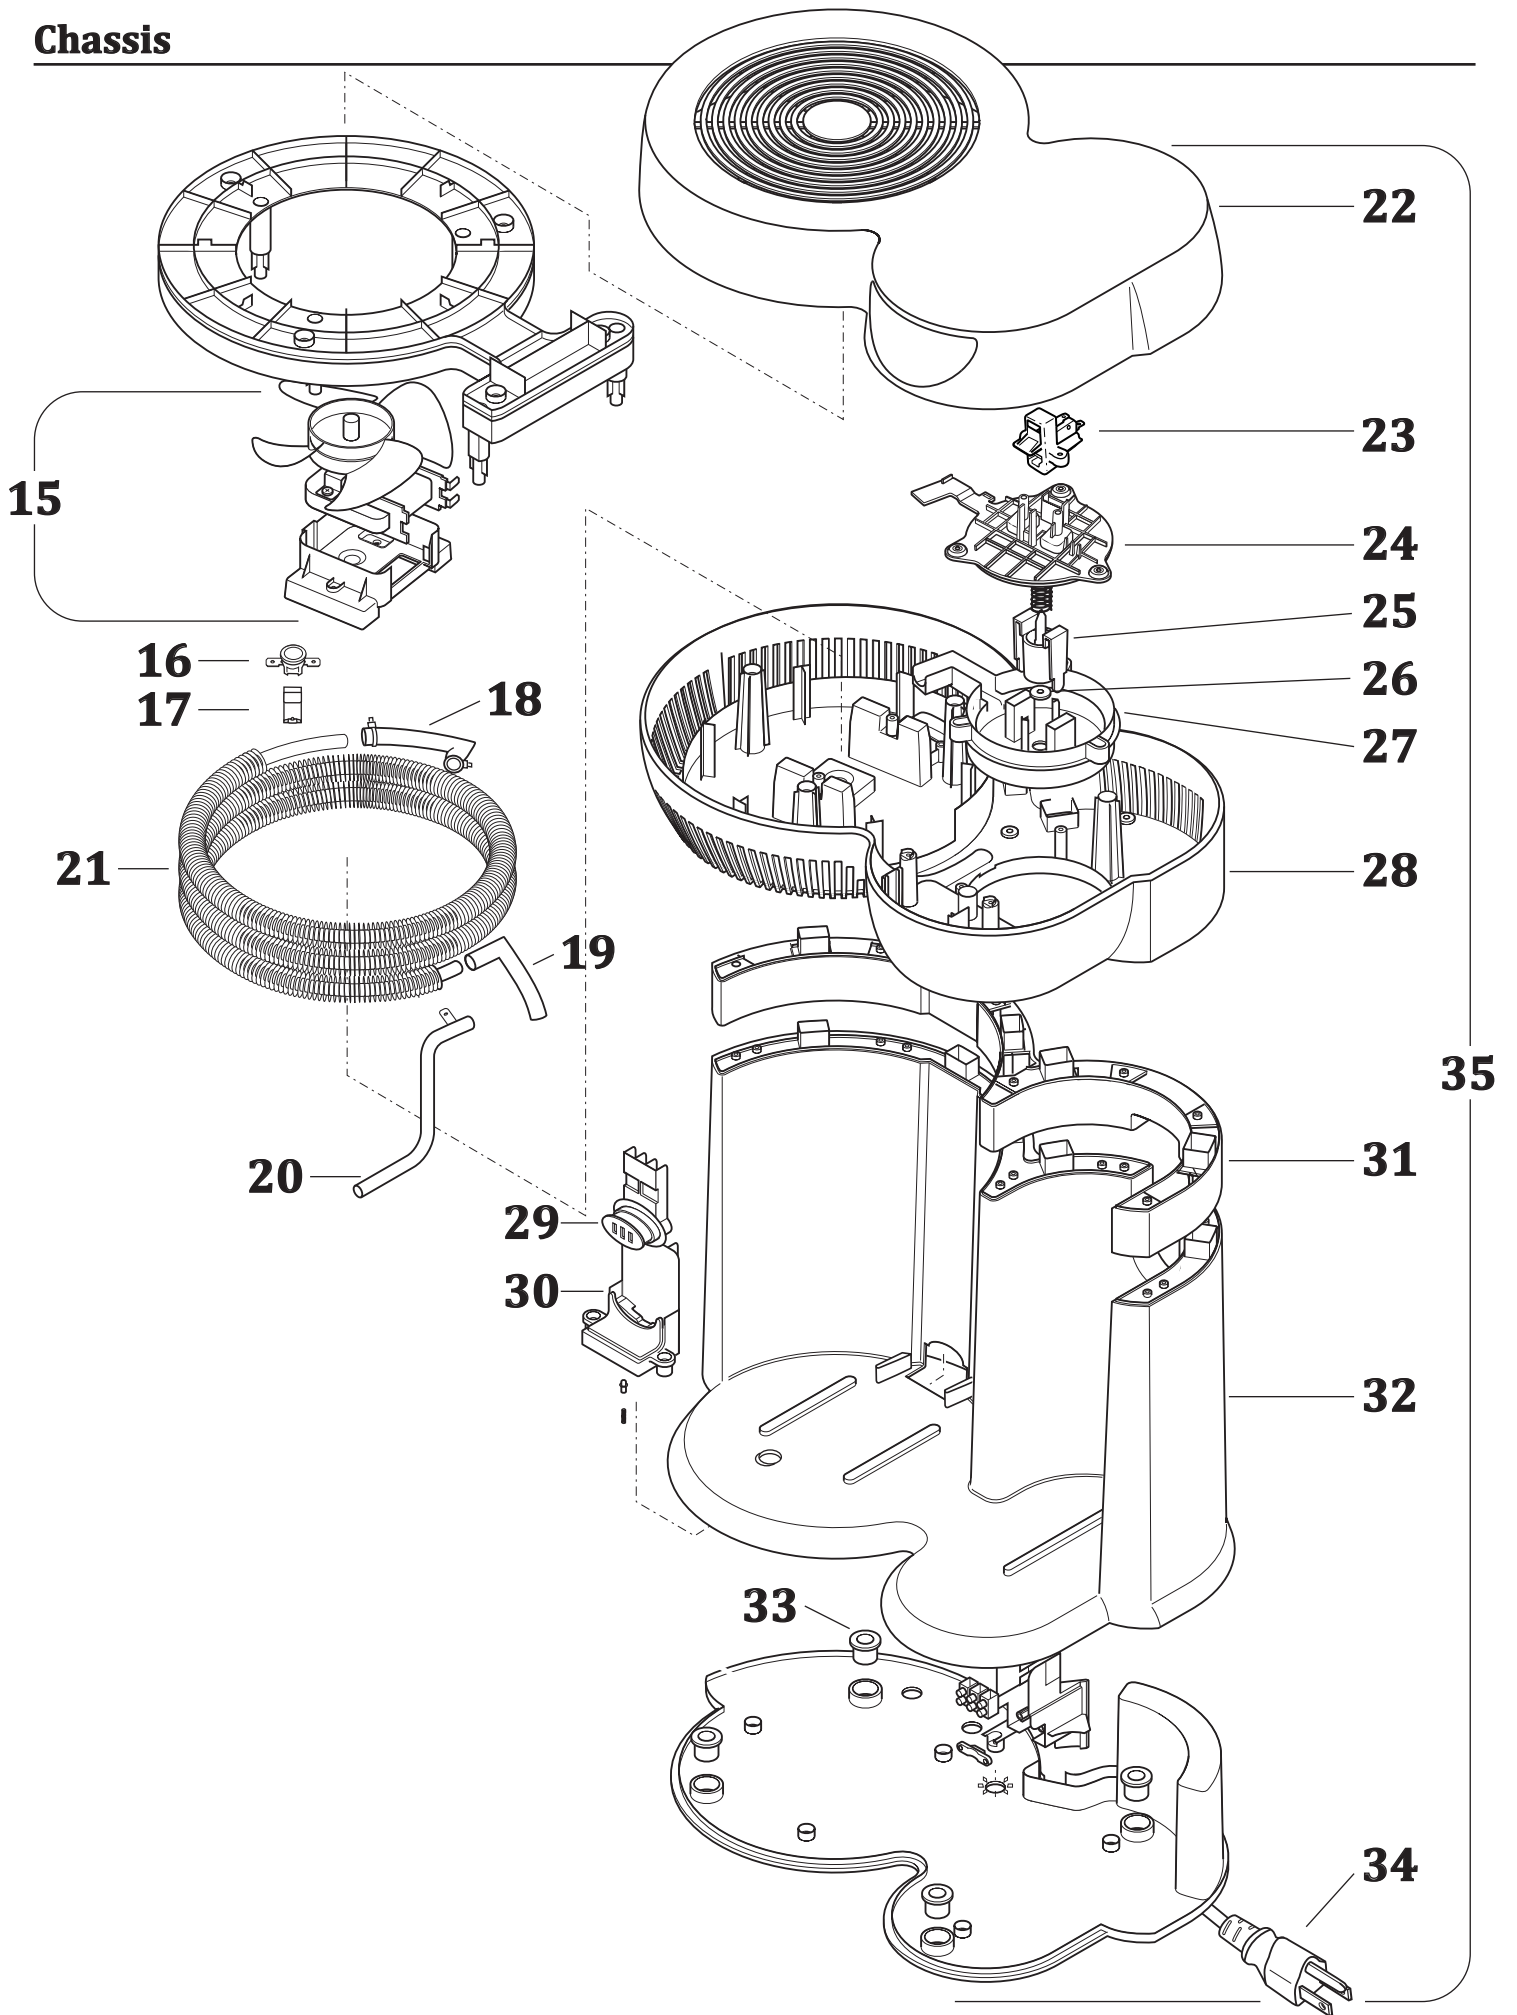

Parts Diagram & Retail Price List

WATERWISE®
3200

Model 3200™

Kettle/Boiler

Carafe

Chassis

Model 3200 Retail Parts List

Effective September 15, 2021

KEY	ITEM	DESCRIPTION	PRICE
1	8666	Steam Connector	5.95
2	8646	Kettle Gasket	12.25
3	8665	Steam Pipe	6.75
4	3410	Kettle Lid Assembly	49.00
5	3480	Stainless Steel Tank w/Element 120V	88.00
6	8648	Handle Cover	3.80
7	3455	Thermostat Assembly w/Connector, Light 120V & Cover	34.60
8	3485	Kettle Base	17.65
9a	3486	Reset Button Assembly w/Spring	2.80
9b	3443	Lock Button Assembly w/Spring	.90
10	3407	Kettle Assembly 120V	149.00
11	3251	Carafe Lid Assembly <i>(includes Key 13)</i>	14.50
12	8606	Carbon Post Filter Bag <i>(6-Pack)</i>	38.00
13	8552	Filter Compartment	4.25
14	3250	1-Gallon Carafe Assembly <i>(BPA-Free Tritan)</i>	44.00
15	3420	Fan Motor/Blade Assembly 120V	39.95
16	3471	Condenser Thermostat	9.95
17	3472	Thermostat Clip	.95
18	8656	Elbow <i>(Tube to Coil)</i>	4.25
19	8632	Elbow <i>(Coil to Reservoir)</i>	4.25
20	3460	Metal Tube <i>(Kettle to Coil)</i>	6.60
21	3470	Condenser Coil	95.00
22	3440	Housing - Top Cover	28.00
23	3451	Microswitch Assembly w/Holder & Spring	11.75
24	3431	Cover for Water Reservoir	4.75
25	3452	Drop Valve Shaft	5.85
26	8458	Gasket for Drop Valve Shaft	.75
27	3430	Water Reservoir	8.20
28	3441	Housing - Upper Chassis	32.65
29	8691	Strix Connector	9.95
30	8690	Support for Strix Connector	2.80
31	8443	Housing - Spacer	9.90
32	3442	Housing - Middle Chassis	46.70
33	8635	Rubber Foot	.75
34	3680	Grounded Power Cord 120V	9.00
35	3400	Chassis Assembly 120V	299.00