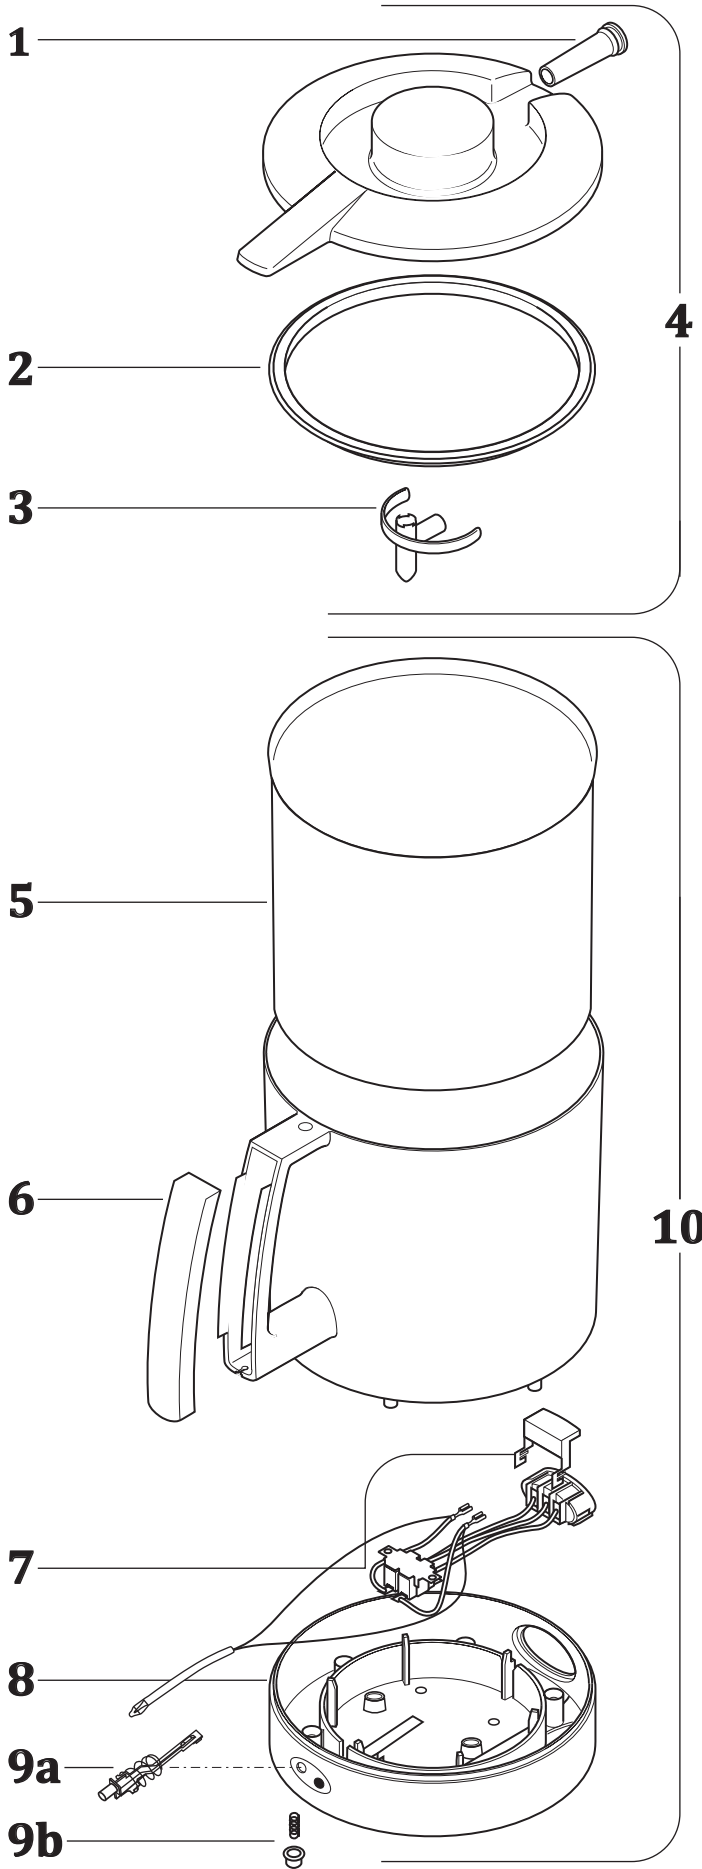

Parts Diagram & Retail Price List

WATERWISE®
3200

Model 3200™

Kettle/Boiler

Carafe

Chassis

Model 3200 Retail Parts List

Effective September 15, 2021

KEY	ITEM	DESCRIPTION	PRICE
1	8666	Steam Connector	5.95
2	8646	Kettle Gasket	12.25
3	8665	Steam Pipe	6.75
4	3410	Kettle Lid Assembly	49.00
5	3480	Stainless Steel Tank w/Element 120V	88.00
6	8648	Handle Cover	3.80
7	3455	Thermostat Assembly w/Connector, Light 120V & Cover	34.60
8	3485	Kettle Base	17.65
9a	3486	Reset Button Assembly w/Spring	2.80
9b	3443	Lock Button Assembly w/Spring	.90
10	3407	Kettle Assembly 120V	149.00
11	3251	Carafe Lid Assembly <i>(includes Key 13)</i>	14.50
12	8606	Carbon Post Filter Bag <i>(6-Pack)</i>	38.00
13	8552	Filter Compartment	4.25
14	3250	1-Gallon Carafe Assembly <i>(BPA-Free Tritan)</i>	44.00
15	3420	Fan Motor/Blade Assembly 120V	39.95
16	3471	Condenser Thermostat	9.95
17	3472	Thermostat Clip	.95
18	8656	Elbow <i>(Tube to Coil)</i>	4.25
19	8632	Elbow <i>(Coil to Reservoir)</i>	4.25
20	3460	Metal Tube <i>(Kettle to Coil)</i>	6.60
21	3470	Condenser Coil	95.00
22	3440	Housing - Top Cover	28.00
23	3451	Microswitch Assembly w/Holder & Spring	11.75
24	3431	Cover for Water Reservoir	4.75
25	3452	Drop Valve Shaft	5.85
26	8458	Gasket for Drop Valve Shaft	.75
27	3430	Water Reservoir	8.20
28	3441	Housing - Upper Chassis	32.65
29	8691	Strix Connector	9.95
30	8690	Support for Strix Connector	2.80
31	8443	Housing - Spacer	9.90
32	3442	Housing - Middle Chassis	46.70
33	8635	Rubber Foot	.75
34	3680	Grounded Power Cord 120V	9.00
35	3400	Chassis Assembly 120V	299.00